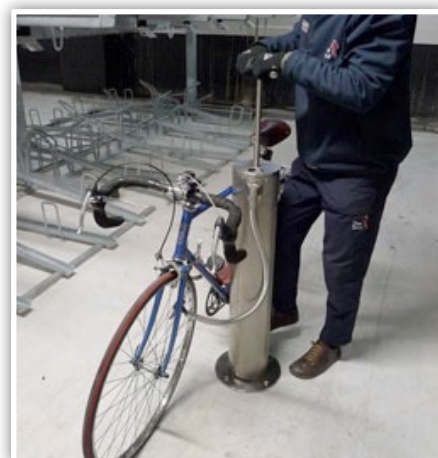

Raleigh chain force lock

Public bike pump

Kryptonite Kryptolok series 2 standard lock and flex cable

RAWL bolt - M10

Bicycle cable lock

the bike parking specialists.