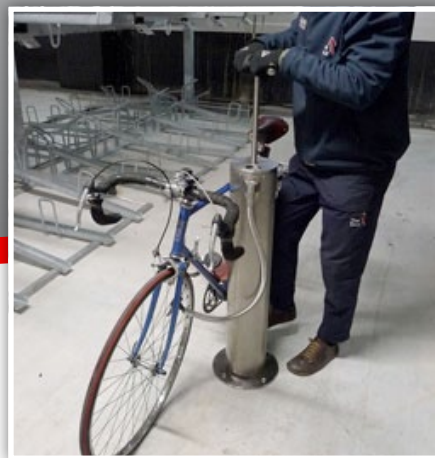

Cycle Accessories