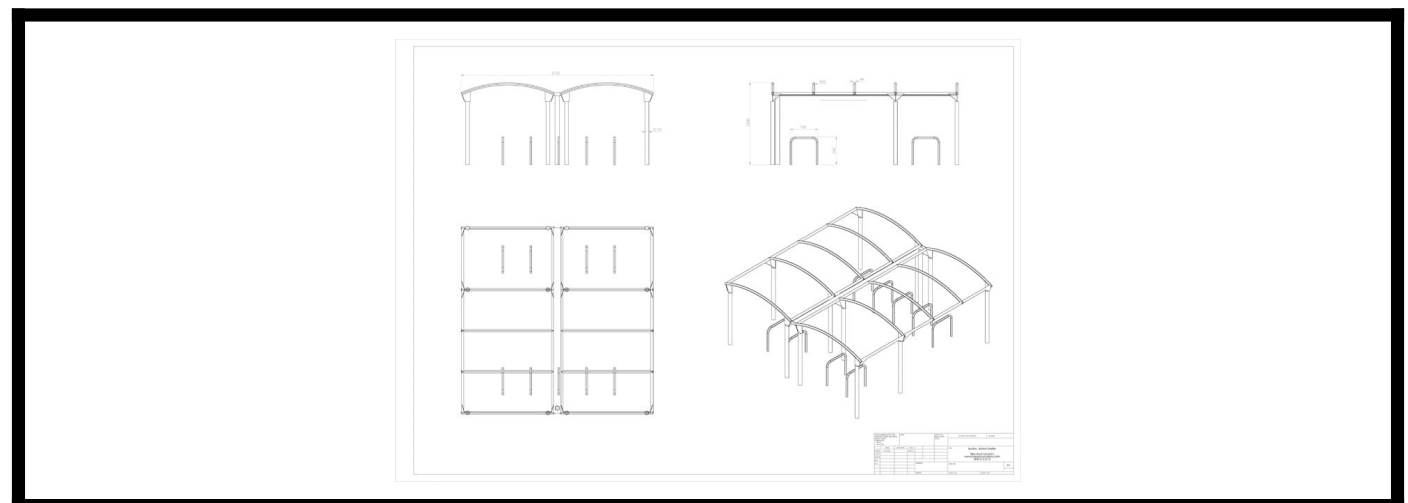

Bolton Cycle Shelter

£8,619.60

Excl. VAT: £7,183.00

Product Images

Description

The Bolton bike shelter is an ideal solution for anywhere from schools to retail centres or parks. It has a sturdy steel construction with clear polycarbonate 5mm thick sheets. This cycle shelter can be galvanised or powder coated RAL code colour finish or both. The strong, aesthetically pleasing bike shelter offers a practical solution to bike storage and a variety of other applications. It is ideally paired with 4 Sheffield bike stands, which can accommodate up to 8 bikes.

Options:

This bike shelter can be ordered with an extra extension bay. It comes with several options for finish - powder-coated, hot-dipped galvanised, or both hot-dipped galvanised and powder-coated in the colour of your choice.

Specification:

- Uprights made of 101mm tube, roof frame made of 64mm tube
- Galvanised finish as standard
- Roof sheets are clear view PET 5mm thick sheeting
- The main bay can accommodate up to 8 bikes with 4 Sheffield cycle stands (not included)
- Extensions bays also available

Size:

3300mm overall length x 2460mm overall depth x 2100mm overall height

Installation:

Supplied in component form for easy installation on site. Cladding/roofing needs to be fixed on site. Sheeting is clamped to frame using clamping strips. Legs can be flanged for bolting down to a suitable concrete base (400 cube minimum) or with ragged ends for casting into the ground. Ground fixing bolts can be supplied extra. Flanged version: 16 16mm bolts required per flanged main bay, 8 per flanged extension bay Ragged version: Excavate a hole 500mmx500mmx400mm deep for casting in each end.