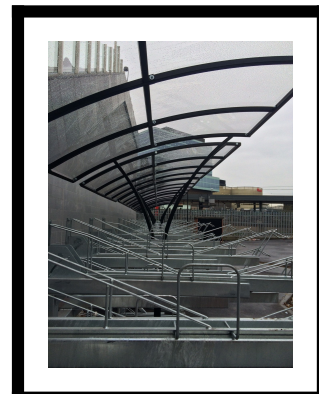

## Description

---

The Two Tier New York Bike Shelter stands out for its functionality and design. It is a free-standing, single-sided structure that provides a high-capacity, secure parking solution for a large number of bikes. The shelter's anti-climb roof makes it suitable for public spaces, and it comes in various sizes and roof options, ensuring adaptability to different environments. Its durable construction and flexibility in installation (either cast in or bolted down) make it an excellent choice for various settings, including urban areas and educational institutions.

This stunning bike shelter comes with an anti-climb roof perfect for installations in public spaces. Supplied with two-tier racks, this cycle shelter is the best option on the market for parking a lot of bikes outside under a shelter. This visually pleasing shelter is floor-fixed; legs are available for casting in or for bolting down.

## Specification:

- Free standing, single-sided.
- Roof options include galvanised (standard), galvanised and colour coated or PVC profiled sheet.
- Adjustable levelling feet for on-site positioning
- Available ragged for casting in or flanged for bolting down.