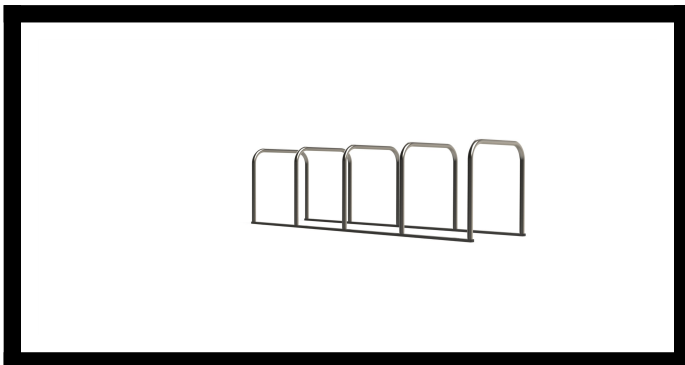

The Toastrack in Stainless Steel (4-12 bikes)

Ex. VAT: £537.50 **TOTAL**
Inc. VAT: **£645.00**

*Base price, not including any custom options.

Product Images

Description

The Toastrack in stainless steel is an ideal bike storage solution for multiple bike parking and is supplied in sections with each module to be bolted down. Stainless steel is a tough and attractive finish. All our stainless steel is satin polished to a high quality shine. Floor surface should already be suitable for bolting onto - ideally concrete or tarmac.

Specification

- 750mm centre line gaps between stands.
- Stands are 750mm tall x 750mm wide. Made from 50mm o/d tube with 2.5mm wall thickness.
- Overground fixing (boltdown).
- This bike rack can help contribute towards gaining ENE8 Cycle storage credits when used in the appropriate situation, under the Code for Sustainable Homes.

Lengths:

- 2 Hoop- 750mm
- 3 Hoop- 1500mm
- 4 Hoop- 2250mm
- 5 Hoop- 3000mm
- 6 Hoop- 3750mm

Typical delivery time: 2 - 3 weeks

Additional Information

Best Sellers M2

No

Additional Options

Bolts	Bolts	£8.80
Size	2 Hoop (4 bike)	£0.00
	3 Hoop (6 bike)	£261.25
	4 Hoop (8 bike)	£522.50
	5 Hoop (10 bike)	£701.25
	6 Hoop (12 bike)	£878.90