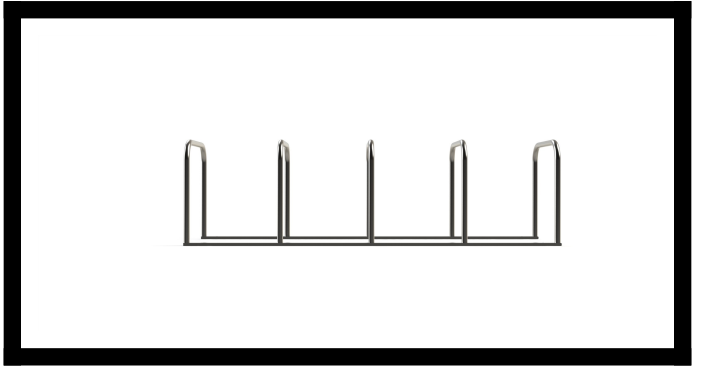

The Toastrack in Stainless Steel (4-12 bikes)

Ex. VAT: £537.50 **TOTAL**
Inc. VAT: **£645.00**

*Base price, not including any custom options.

Product Images

Description

The Toastrack in stainless steel is an ideal bike storage solution for multiple bike parking and is supplied in sections with each module to be bolted down. Stainless steel is a tough and attractive finish. All our stainless steel is satin polished to a high quality shine. Floor surface should already be suitable for bolting onto - ideally concrete or tarmac.

Specification

- 750mm centre line gaps between stands.
- Stands are 750mm tall x 750mm wide. Made from 50mm o/d tube with 2.5mm wall thickness.
- Overground fixing (boltdown).
- This bike rack can help contribute towards gaining ENE8 Cycle storage credits when used in the appropriate situation, under the Code for Sustainable Homes.

Lengths:

- 2 Hoop- 750mm
- 3 Hoop- 1500mm
- 4 Hoop- 2250mm
- 5 Hoop- 3000mm
- 6 Hoop- 3750mm

Typical delivery time: 2 - 3 weeks

Additional Information

Best Sellers M2

No

Additional Options

Bolts	Bolts	£8.80
Size	2 Hoop (4 bike)	£0.00
	3 Hoop (6 bike)	£261.25
	4 Hoop (8 bike)	£522.50
	5 Hoop (10 bike)	£701.25
	6 Hoop (12 bike)	£878.90