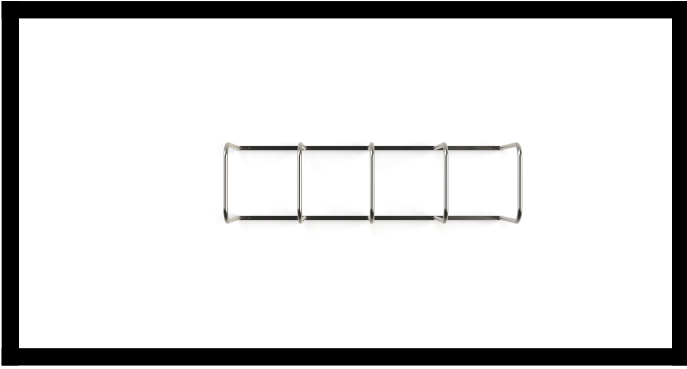

The Toastrack in Stainless Steel (4-12 bikes)

Ex. VAT: £537.50 **TOTAL**
Inc. VAT: **£645.00**

*Base price, not including any custom options.

Product Images

Description

The Toastrack in stainless steel is an ideal bike storage solution for multiple bike parking and is supplied in sections with each module to be bolted down. Stainless steel is a tough and attractive finish. All our stainless steel is satin polished to a high quality shine. Floor surface should already be suitable for bolting onto - ideally concrete or tarmac.

Specification

- 750mm centre line gaps between stands.
- Stands are 750mm tall x 750mm wide. Made from 50mm o/d tube with 2.5mm wall thickness.
- Overground fixing (boltdown).
- This bike rack can help contribute towards gaining ENE8 Cycle storage credits when used in the appropriate situation, under the Code for Sustainable Homes.

Lengths:

- 2 Hoop- 750mm
- 3 Hoop- 1500mm
- 4 Hoop- 2250mm
- 5 Hoop- 3000mm
- 6 Hoop- 3750mm

Typical delivery time: 2 - 3 weeks

Additional Information

Best Sellers M2

No

Additional Options

Bolts	Bolts	£8.80
Size	2 Hoop (4 bike)	£0.00
	3 Hoop (6 bike)	£261.25
	4 Hoop (8 bike)	£522.50
	5 Hoop (10 bike)	£701.25
	6 Hoop (12 bike)	£878.90