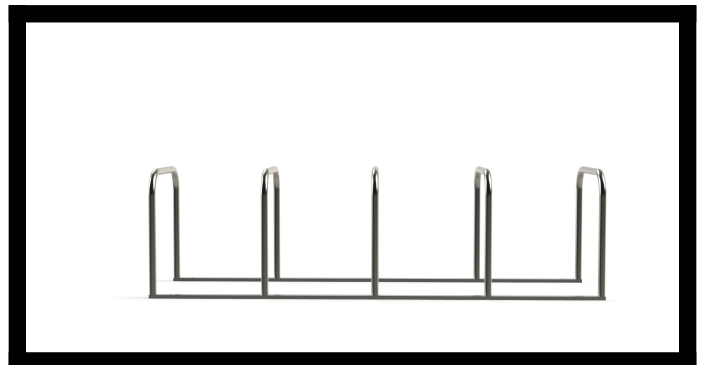

The Toastrack in Stainless Steel (4-12 bikes)

Ex. VAT: £537.50 **TOTAL**
Inc. VAT: **£645.00**

*Base price, not including any custom options.

Product Images

Description

The Toastrack in stainless steel is an ideal bike storage solution for multiple bike parking and is supplied in sections with each module to be bolted down. Stainless steel is a tough and attractive finish. All our stainless steel is satin polished to a high quality shine. Floor surface should already be suitable for bolting onto - ideally concrete or tarmac.

Specification

- 750mm centre line gaps between stands.
- Stands are 750mm tall x 750mm wide. Made from 50mm o/d tube with 2.5mm wall thickness.
- Overground fixing (boltdown).
- This bike rack can help contribute towards gaining ENE8 Cycle storage credits when used in the appropriate situation, under the Code for Sustainable Homes.

Lengths:

- 2 Hoop- 750mm
- 3 Hoop- 1500mm
- 4 Hoop- 2250mm
- 5 Hoop- 3000mm
- 6 Hoop- 3750mm

Typical delivery time: 2 - 3 weeks

Additional Information

Best Sellers M2

No

Additional Options

Bolts	Bolts	£8.80
Size	2 Hoop (4 bike)	£0.00
	3 Hoop (6 bike)	£261.25
	4 Hoop (8 bike)	£522.50
	5 Hoop (10 bike)	£701.25
	6 Hoop (12 bike)	£878.90