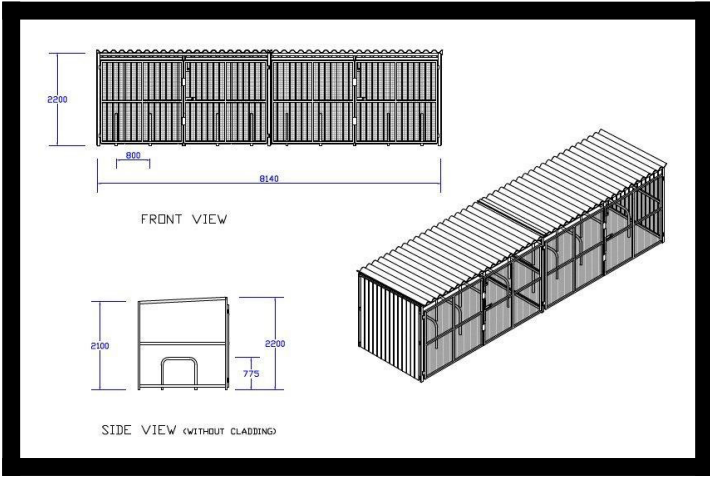

# ReCycle Shelter 20 Bike Shed

Ex. VAT: £4,440.00 **TOTAL**

**Inc. VAT:  
£5,328.00**

\*Base price, not including any custom options.

## Description

---

**It's sustainable wood exterior makes the ReCycle Shelter 20 Bike Shed a perfect choice for those seeking an environmentally sustainable option. Our Royal customers were most pleased with their gated shelters. A mild steel shelter with bolt-down fixing. Shelter available in a galvanised or polyester powder coated RAL code colour finish. Anti-vandal 5mm polycarbonate roof, with optional swing gates. Comes with cycle parking, galvanised bike stands.**

### Specification

- Sustainable Wood clad panels
- Cycle parking bike stands, galvanised finish.
- Includes assembly bolts, expanding foundation bolts for concrete plinth and arrangement drawing for assembly
- No climb end frames with anti-vandal panels
- No crawl under perimeter
- Complies with secure storage as required by the Code for Sustainable Homes
- Hot dipped galvanised or polyester powder coated to BS EN ISO 1461:1999 standard finish
- Shelter comes with adjustable overground fixing feet
- Single units can be placed alongside or opposite each other, to form larger cycle storage areas.
- Optional steel mesh swing gates come with latch ready and padlock. 2x swing gates per shelter.
- This bike shelter can help contribute towards gaining ENE8 Cycle storage credits when used in the appropriate situation, under the Code for Sustainable Homes

**20 Bike Space BSC2(2116):** Length 8200mm Height 2200mm Width 2100mm