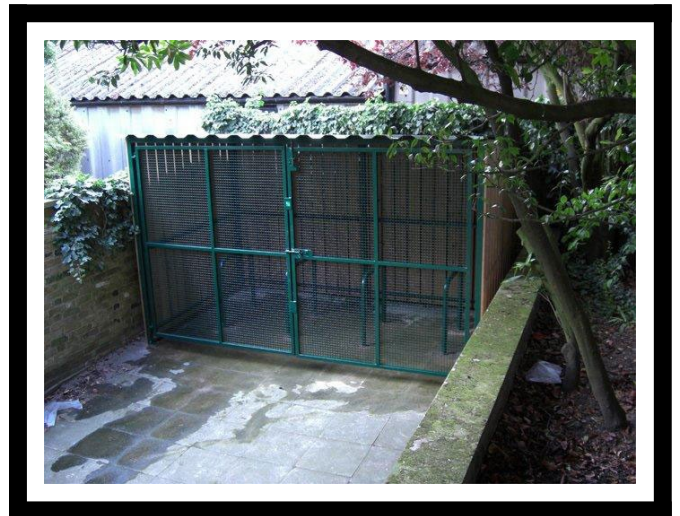

## Description

---

**It's sustainable wood exterior makes the ReCycle Shelter 20 Bike Shed a perfect choice for those seeking an environmentally sustainable option. Our Royal customers were most pleased with their gated shelters. A mild steel shelter with bolt-down fixing. Shelter available in a galvanised or polyester powder coated RAL code colour finish. Anti-vandal 5mm polycarbonate roof, with optional swing gates. Comes with cycle parking, galvanised bike stands.**

### Specification

- Sustainable Wood clad panels
- Cycle parking bike stands, galvanised finish.
- Includes assembly bolts, expanding foundation bolts for concrete plinth and arrangement drawing for assembly
- No climb end frames with anti-vandal panels
- No crawl under perimeter
- Complies with secure storage as required by the Code for Sustainable Homes
- Hot dipped galvanised or polyester powder coated to BS EN ISO 1461:1999 standard finish
- Shelter comes with adjustable overground fixing feet
- Single units can be placed alongside or opposite each other, to form larger cycle storage areas.
- Optional steel mesh swing gates come with latch ready and padlock. 2x swing gates per shelter.
- This bike shelter can help contribute towards gaining ENE8 Cycle storage credits when used in the appropriate situation, under the Code for Sustainable Homes