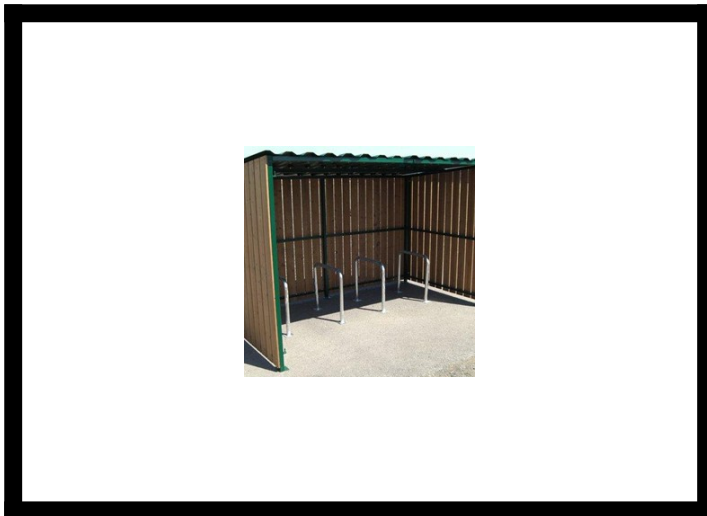

## Description

---

**It's sustainable wood exterior makes the ReCycle Shelter 20 Bike Shed a perfect choice for those seeking an environmentally sustainable option. Our Royal customers were most pleased with their gated shelters. A mild steel shelter with bolt-down fixing. Shelter available in a galvanised or polyester powder coated RAL code colour finish. Anti-vandal 5mm polycarbonate roof, with optional swing gates. Comes with cycle parking, galvanised bike stands.**

### Specification

- Sustainable Wood clad panels
- Cycle parking bike stands, galvanised finish.
- Includes assembly bolts, expanding foundation bolts for concrete plinth and arrangement drawing for assembly
- No climb end frames with anti-vandal panels
- No crawl under perimeter
- Complies with secure storage as required by the Code for Sustainable Homes
- Hot dipped galvanised or polyester powder coated to BS EN ISO 1461:1999 standard finish
- Shelter comes with adjustable overground fixing feet
- Single units can be placed alongside or opposite each other, to form larger cycle storage areas.
- Optional steel mesh swing gates come with latch ready and padlock. 2x swing gates per shelter.
- This bike shelter can help contribute towards gaining ENE8 Cycle storage credits when used in the appropriate situation, under the Code for Sustainable Homes

**20 Bike Space BSC2(2116):** Length 8200mm Height 2200mm Width 2100mm