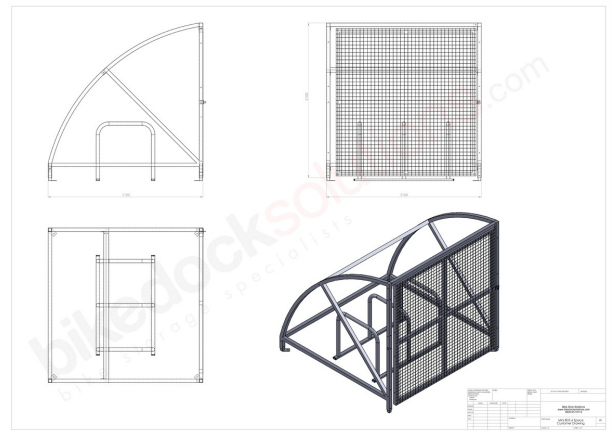

BDS Cycle Shelter - 6/8 Space Cycle Shelter & Bike Stands (Mini)

Ex. VAT: £580.00 **TOTAL**
Inc. VAT: **£696.00**

*Base price, not including any custom options.

Product Images

Description

Based on our best selling BDS Bike shelter, the BDS Cycle Shelter 6/8 bikes comes with the best all-round features to suit any environment. Mild steel cycle shelter with bolt-down fixing. Shelter available in a galvanised or polyester powder coated RAL code colour finish. Anti-vandal 3mm clear polycarbonate roof, with optional polycarbonate sides and swing or sliding gates. Comes with optional cycle parking, galvanised bike stands.

Specification

- Polycarbonate Roof as standard. Optional polycarbonate side panels
- Optional Cycle parking bike stands, galvanised or integrated bike stands built into the back of the shelter bars
- Includes assembly bolts, expanding foundation bolts for concrete plinth and arrangement drawing for assembly
- No climb end frames with anti-vandal PET panels
- No crawl under perimeter
- Complies with secure storage as required by the Code for Sustainable Homes
- 50mm box tube
- Hot dipped galvanised or polyester powder coated to BS EN ISO 1461:1999 standard finish. Any RAL code colour.
- Shelter comes with adjustable overground fixing feet
- Single units can be placed alongside or opposite each other, to form larger cycle storage areas.
- This bike shelter can help contribute towards gaining ENE8 Cycle storage credits when used in the appropriate situation, under the Code for Sustainable Homes

Size

6 Bike Space MBSC1:

- Length 2100mm
- Height 2100mm
- Width 2100mm

8 Bike Space MBSC1:

- Length 3350mm
- Height 2100mm
- Width 2100mm

Delivery Time

Typical delivery time: 3 to 5 weeks

Additional Information