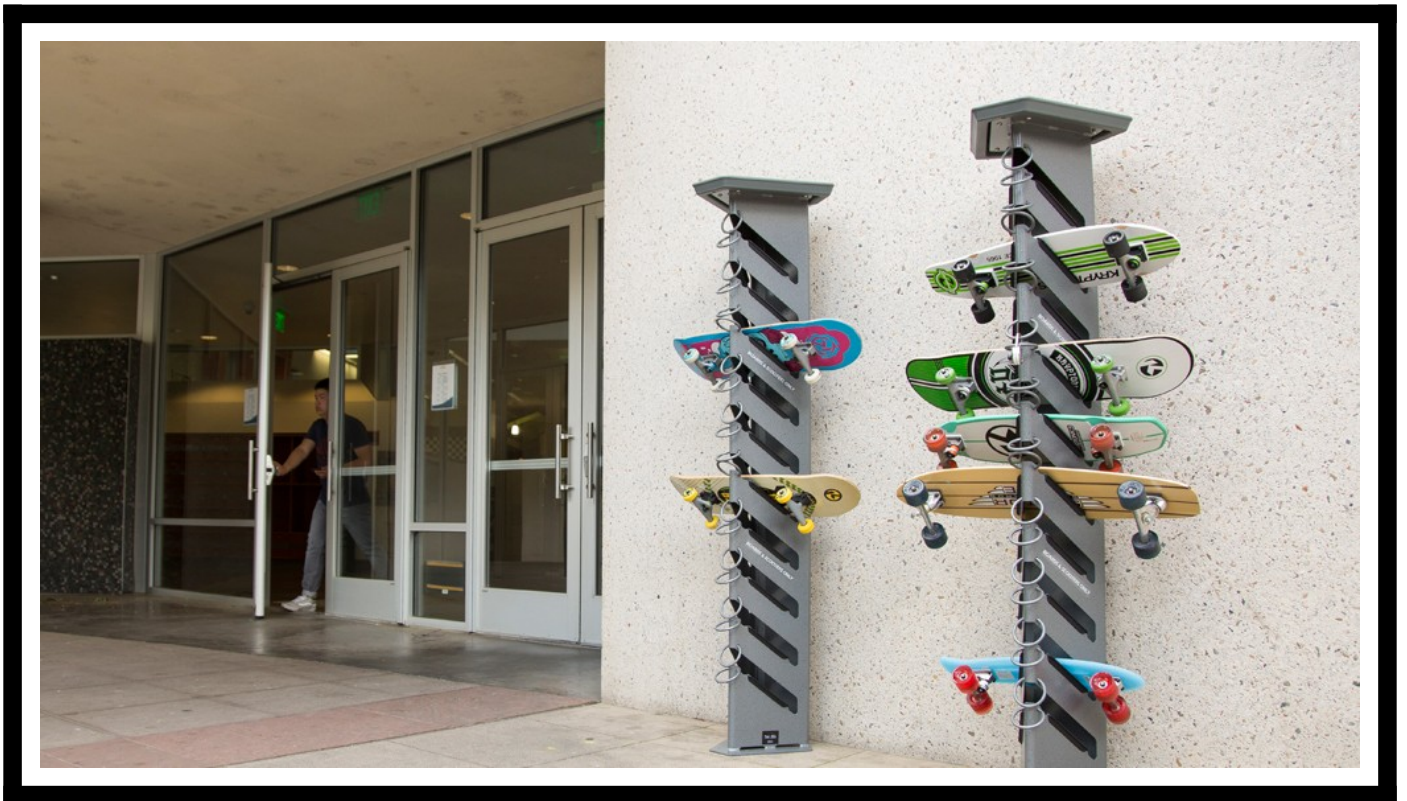

## Product Images

## Short Description

---

The Skate Dock is designed to hold any size board including long boards and scooters.

## Description

---

The Skate Dock is designed to hold any size board including long boards and scooters.

### Specification

- 8 boards/scooters secured
- Height 1.75m x Length 0.25m x Width 0.25m
- Lockable steel rings
- Rubber Edging to protect boards/scooters
- Powder Coated any of our standard colours