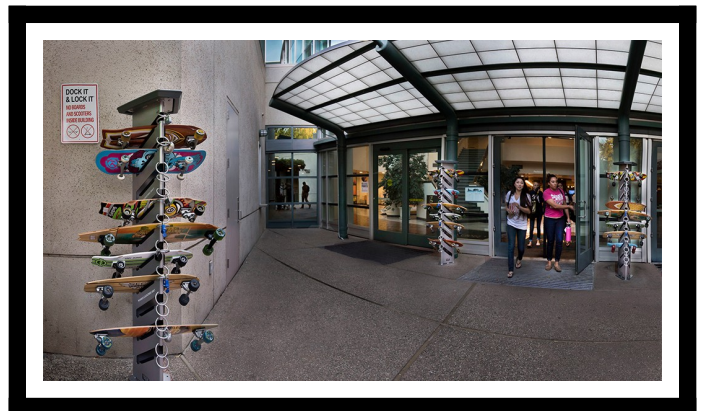

## Short Description

---

The Skate Dock is designed to hold any size board including long boards and scooters.