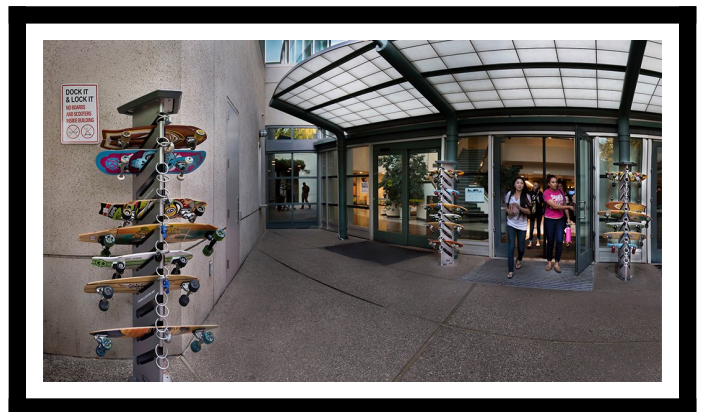

## Short Description

---

The Skate Dock is designed to hold any size board including long boards and scooters.

## Description

---

The Skate Dock is designed to hold any size board including long boards and scooters.