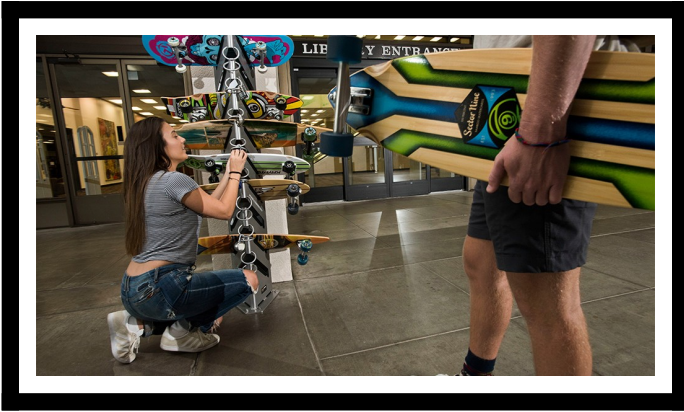

## Short Description

---

The Skate Dock is designed to hold any size board including long boards and scooters.