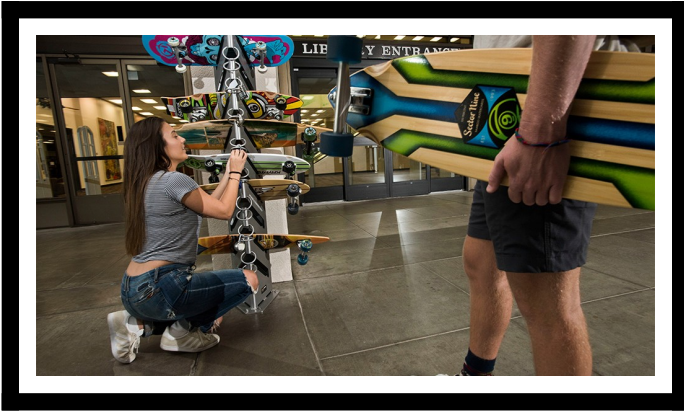

## Short Description

---

The Skate Dock is designed to hold any size board including long boards and scooters.

## Description

---

The Skate Dock is designed to hold any size board including long boards and scooters.

### Specification

- 8 boards/scooters secured
- Height 1.75m x Length 0.25m x Width 0.25m
- Lockable steel rings
- Rubber Edging to protect boards/scooters
- Powder Coated any of our standard colours