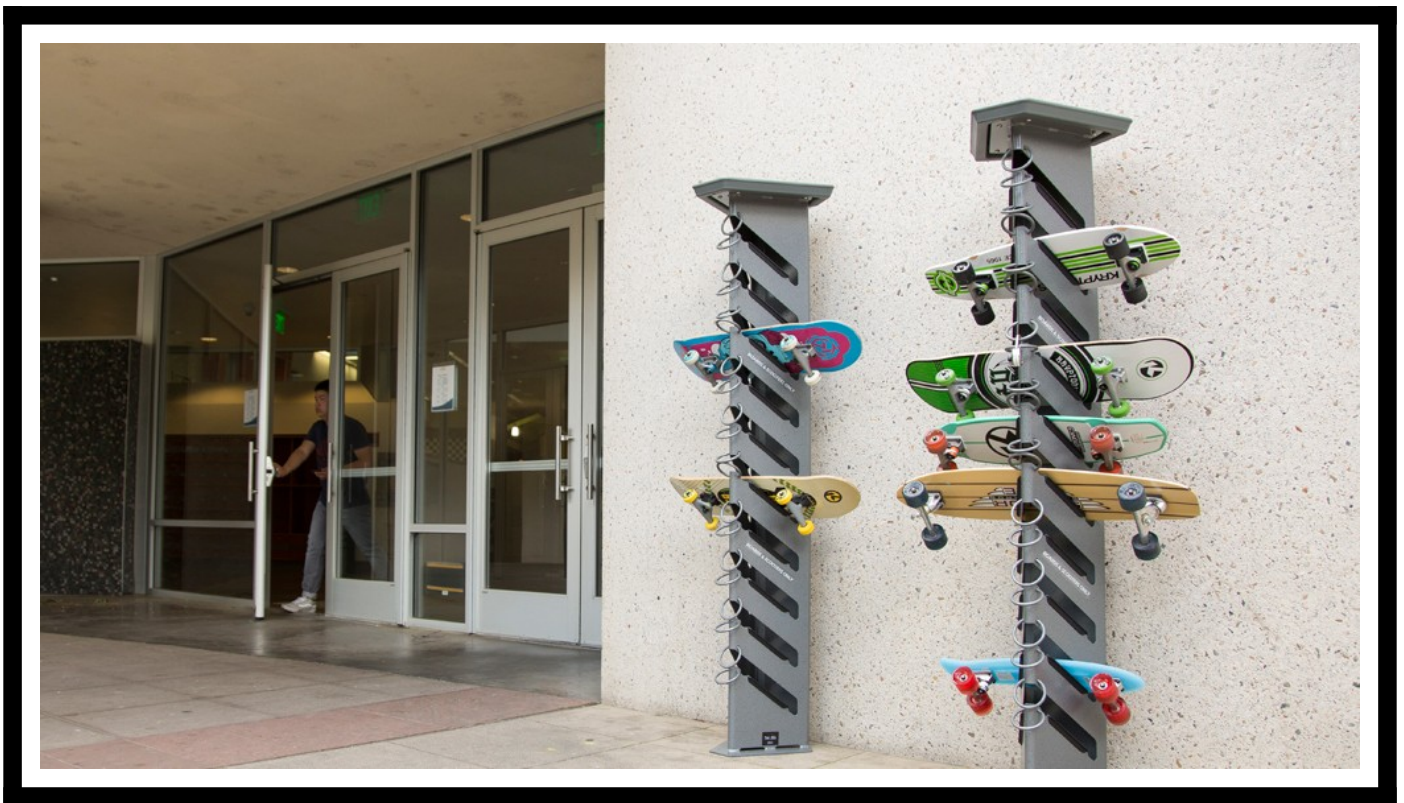

## Product Images

## Short Description

---

The Skate Dock is designed to hold any size board including long boards and scooters.

# The Skate Dock is designed to hold any size board including long boards and scooters.

### Specification

- 8 boards/scooters secured
- Height 1.75m x Length 0.25m x Width 0.25m
- Lockable steel rings
- Rubber Edging to protect boards/scooters
- Powder Coated any of our standard colours