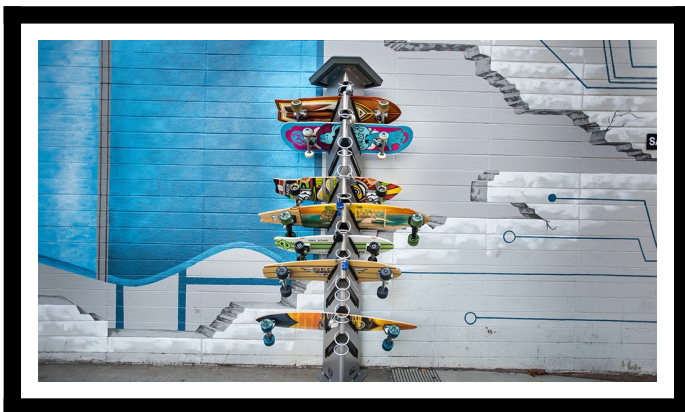

## Short Description

---

The Skate Dock is designed to hold any size board including long boards and scooters.

## Description

---

The Skate Dock is designed to hold any size board including long boards and scooters.

### Specification

- 8 boards/scooters secured
- Height 1.75m x Length 0.25m x Width 0.25m
- Lockable steel rings
- Rubber Edging to protect boards/scooters
- Powder Coated any of our standard colours