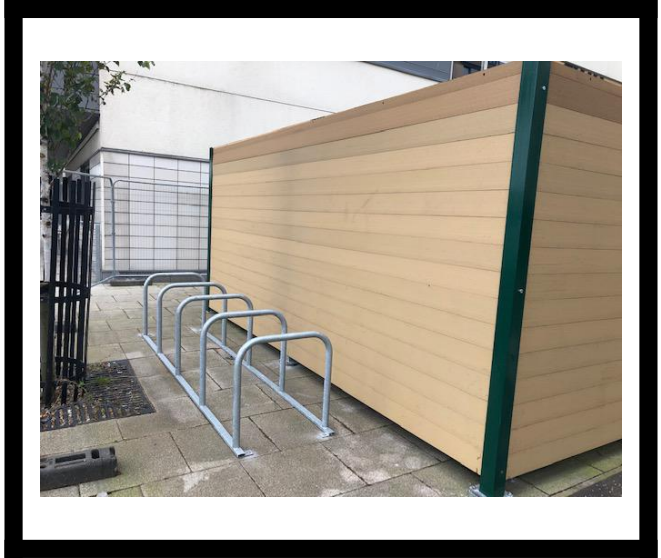

Eco Bike Hub

Ex. VAT: £28,710.00 **TOTAL**

Inc. VAT:

£34,452.00

*Base price, not including any custom options.

Product Images

Description

The Eco Bike Hub is a bespoke made enclosure where all bike parking requirements for a building can be kept. It comes with a water proof green roof, enriched with wildflower turf. Ideal for those looking to improve their carbon footprint with an attractive and secure bike parking and servicing solution.

Specification

- Dimensions: (L) 9200mm x (W) 5400mm x (H) 2200mm
- Steel Box Tube: 70mmx70mmx3mm
- Cladding: WPC Boards
- Green Roof: 49.68m2 green roof incorporating necessary waterproofing.
- Non-plastic drainage system and finished with native enriched wildflower turf.
- Door: Swing Door with external Marine grade Code Operated Slam Latch (Combination operated).
- Battery Powered PIR Lighting
- Bike racks inside example of Semi Vertical Bike Racks, with Folding bike lockers, Maintenance stand and bike pump, Sheffield bike stands.