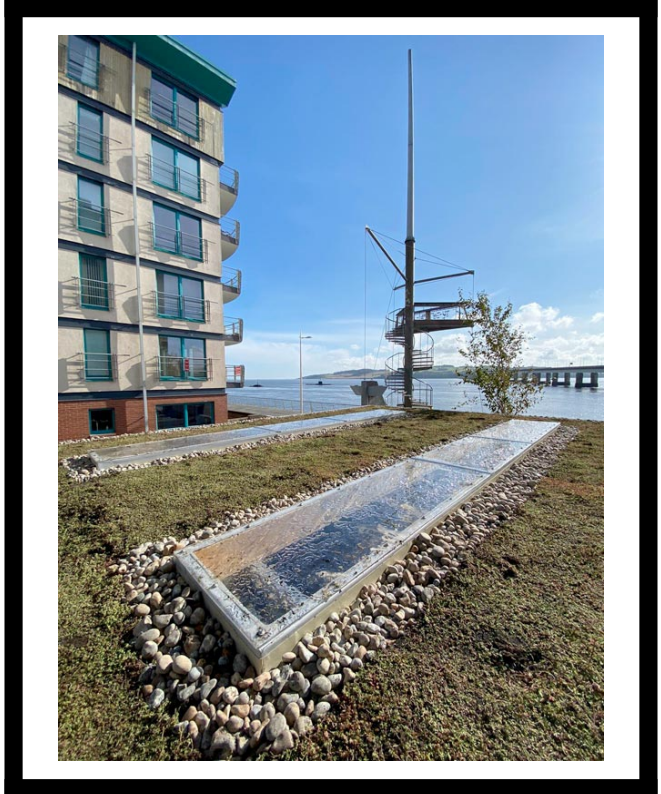

Eco Bike Hub

Ex. VAT: £28,710.00 **TOTAL**

Inc. VAT:

£34,452.00

*Base price, not including any custom options.

Product Images

Description

The Eco Bike Hub is a bespoke made enclosure where all bike parking requirements for a building can be kept. It comes with a water proof green roof, enriched with wildflower turf. Ideal for those looking to improve their carbon footprint with an attractive and secure bike parking and servicing solution.

Specification

- Dimensions: (L) 9200mm x (W) 5400mm x (H) 2200mm
- Steel Box Tube: 70mmx70mmx3mm
- Cladding: WPC Boards
- Green Roof: 49.68m2 green roof incorporating necessary waterproofing.
- Non-plastic drainage system and finished with native enriched wildflower turf.
- Door: Swing Door with external Marine grade Code Operated Slam Latch (Combination operated).
- Battery Powered PIR Lighting
- Bike racks inside example of Semi Vertical Bike Racks, with Folding bike lockers, Maintenance stand and bike pump, Sheffield bike stands.