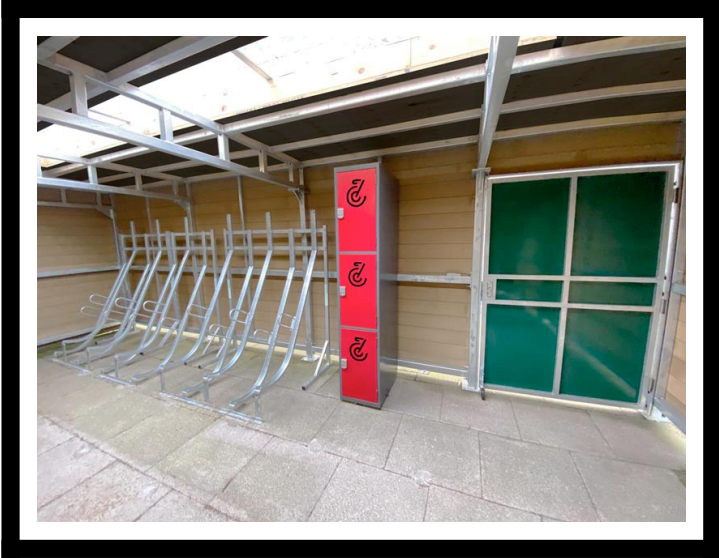

Eco Bike Hub

Ex. VAT: £28,710.00 **TOTAL**

Inc. VAT:

£34,452.00

*Base price, not including any custom options.

Product Images

Description

The Eco Bike Hub is a bespoke made enclosure where all bike parking requirements for a building can be kept. It comes with a water proof green roof, enriched with wildflower turf. Ideal for those looking to improve their carbon footprint with an attractive and secure bike parking and servicing solution.

Specification

- Dimensions: (L) 9200mm x (W) 5400mm x (H) 2200mm
- Steel Box Tube: 70mmx70mmx3mm
- Cladding: WPC Boards
- Green Roof: 49.68m2 green roof incorporating necessary waterproofing.
- Non-plastic drainage system and finished with native enriched wildflower turf.
- Door: Swing Door with external Marine grade Code Operated Slam Latch (Combination operated).
- Battery Powered PIR Lighting
- Bike racks inside example of Semi Vertical Bike Racks, with Folding bike lockers, Maintenance stand and bike pump, Sheffield bike stands.