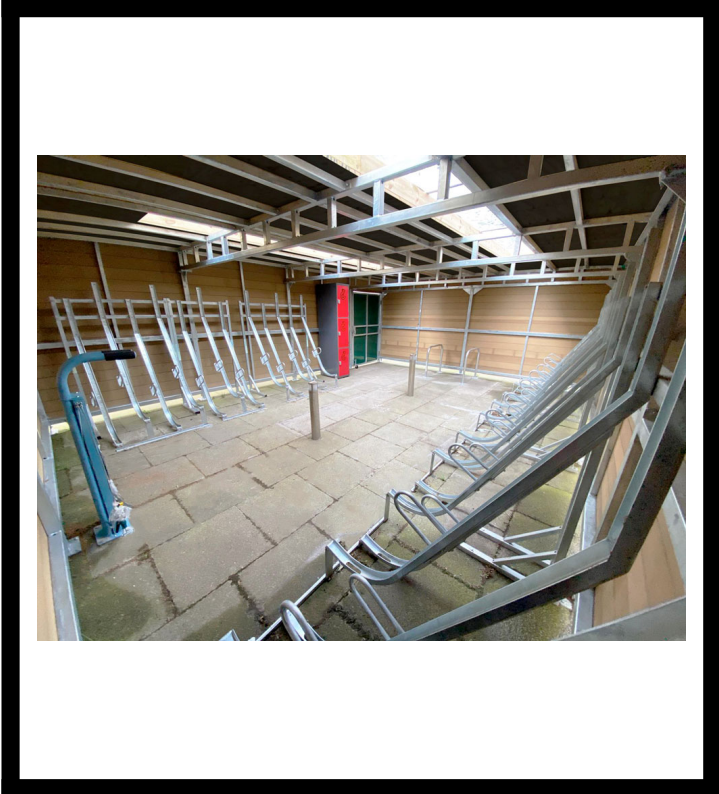

Eco Bike Hub

Ex. VAT: £28,710.00 **TOTAL**

Inc. VAT:

£34,452.00

*Base price, not including any custom options.

Product Images

Description

The Eco Bike Hub is a bespoke made enclosure where all bike parking requirements for a building can be kept. It comes with a water proof green roof, enriched with wildflower turf. Ideal for those looking to improve their carbon footprint with an attractive and secure bike parking and servicing solution.

Specification

- Dimensions: (L) 9200mm x (W) 5400mm x (H) 2200mm
- Steel Box Tube: 70mmx70mmx3mm
- Cladding: WPC Boards
- Green Roof: 49.68m2 green roof incorporating necessary waterproofing.
- Non-plastic drainage system and finished with native enriched wildflower turf.
- Door: Swing Door with external Marine grade Code Operated Slam Latch (Combination operated).
- Battery Powered PIR Lighting
- Bike racks inside example of Semi Vertical Bike Racks, with Folding bike lockers, Maintenance stand and bike pump, Sheffield bike stands.