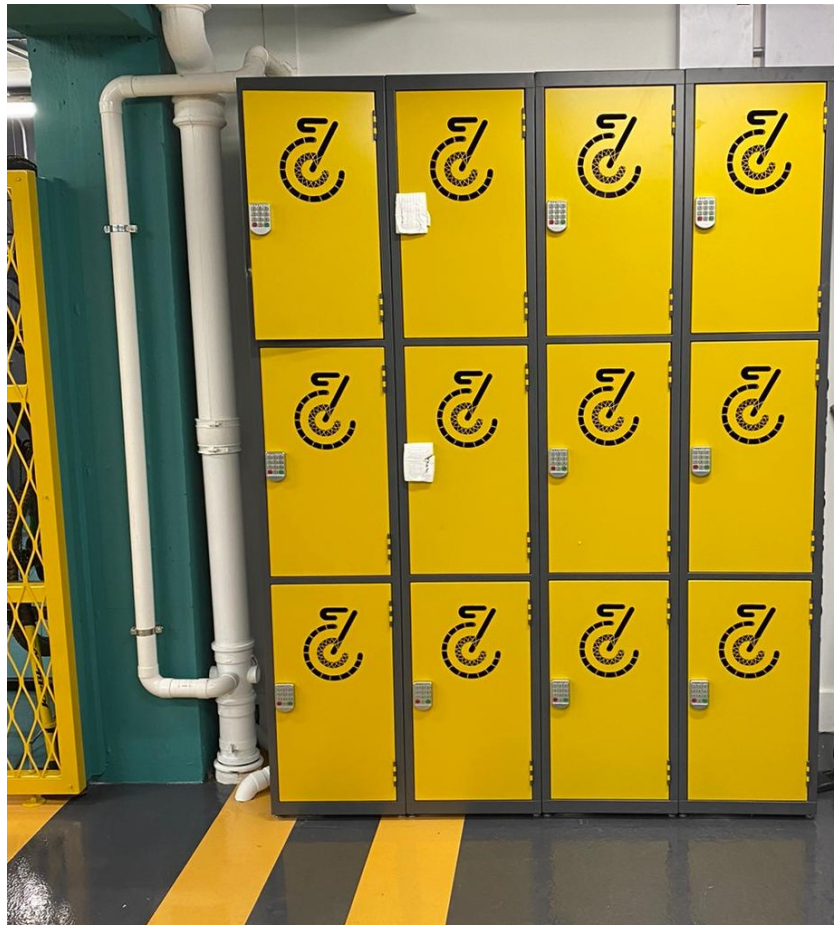

Folding Bike Locker

Ex. VAT: £450.00 **TOTAL**
Inc. VAT: **£540.00**

*Base price, not including any custom options.

Product Images

Description

Bike lockers for folding bikes with space for a cycle helmet, lock and small bag. Comes with a combination lock and master key.

Specification

- Each locker is 3 compartments high.
- Keyless electronic combination lock as standard. 4-Digit mastered combination locks available upon request.
- Compartment size: 633mm high x 320mm wide x 625mm deep.
- Locker size: 2100mm high x 400mm wide x 650mm deep.
- Perforated doors so that empty compartments can be easily identified.
- Can be bolted together to form a run of lockers for stability.
- Mild Steel, polyester powder coated grey (RAL7015) as standard. Other colours available upon request.

Code: CL8 2302

Typical delivery time: 2-3 weeks

Additional Information

Best Sellers M2

No

Additional Options

Choose Finish	Powder coated RAL code	£0.00
RAL Colour Code	1023 Traffic Yellow	£0.00
	3000 Flame Red	£0.00
	5002 Ultramarine Blue	£0.00
	5017 Traffic Blue	£0.00
	6005 Moss Green	£0.00
	7015 Slate Grey	£0.00
	6024 Traffic Green	£0.00
	9005 Jet Black	£0.00
	9010 Pure White	£0.00
	Custom Colour	£220.00
Custom Colour		£0.00