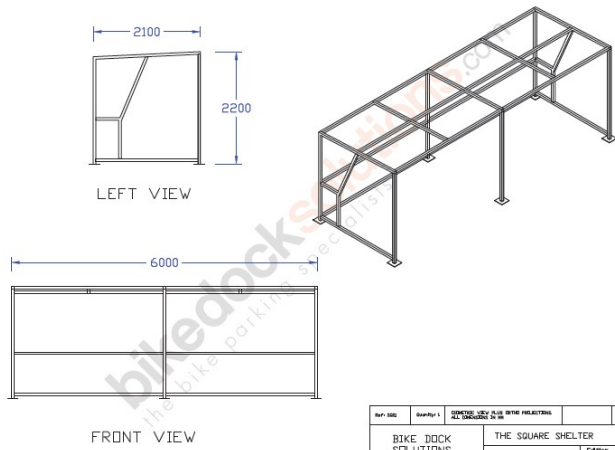

Rev	Desc	DATE	BY	CHKD	APPD	SCALE
0001	THE SQUARE SHELTER					1:1