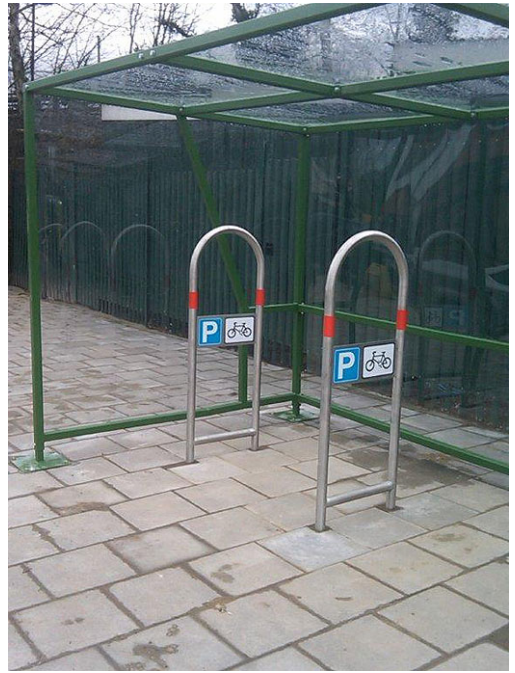

Rev	Desc	DATE	BY	CHKD	APPD	SCALE
0001	THE SQUARE SHELTER					1:1