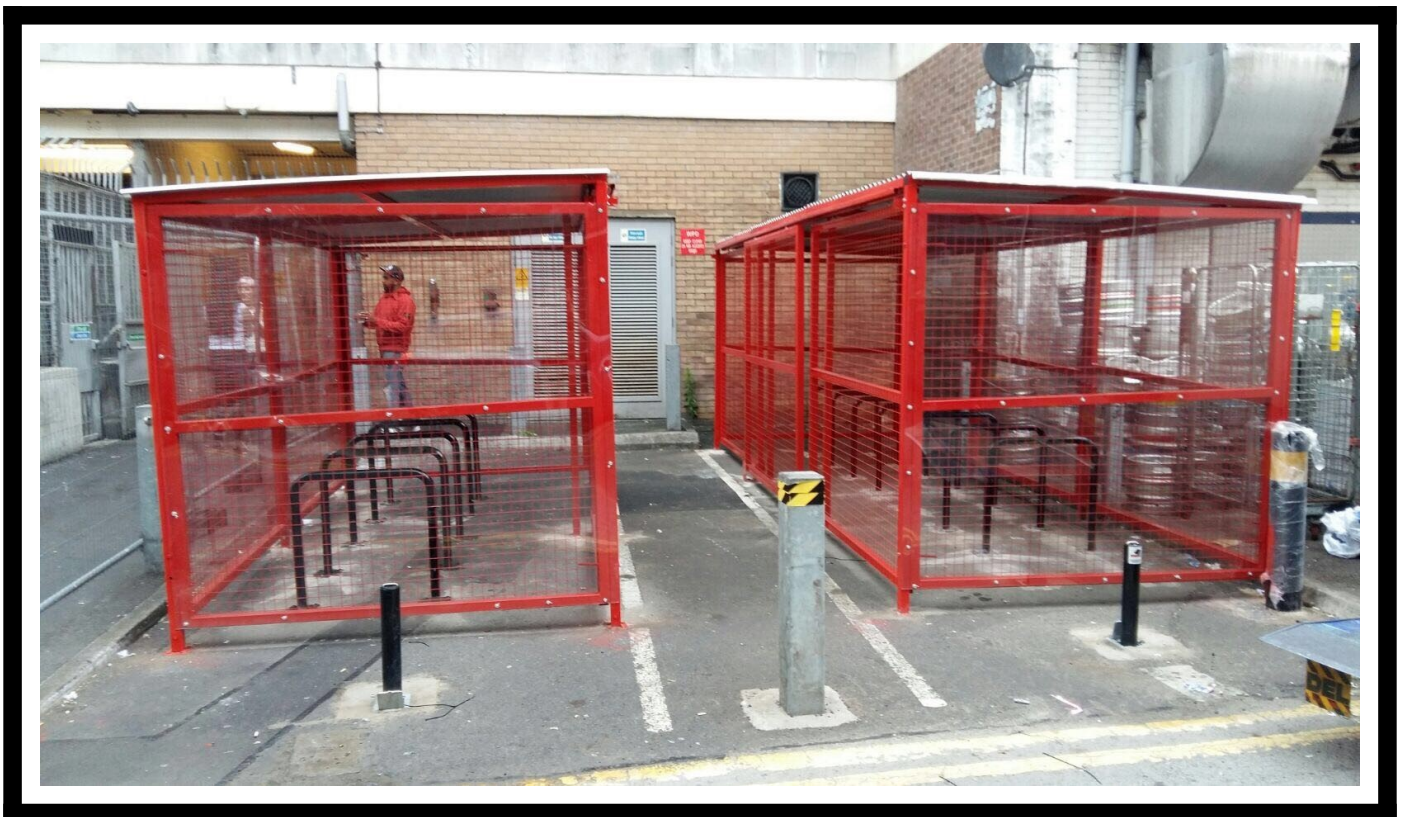

Square Bike Shelter

Ex. VAT: £2,673.00 **TOTAL**

Inc. VAT:

£3,207.60

*Base price, not including any custom options.

Product Images