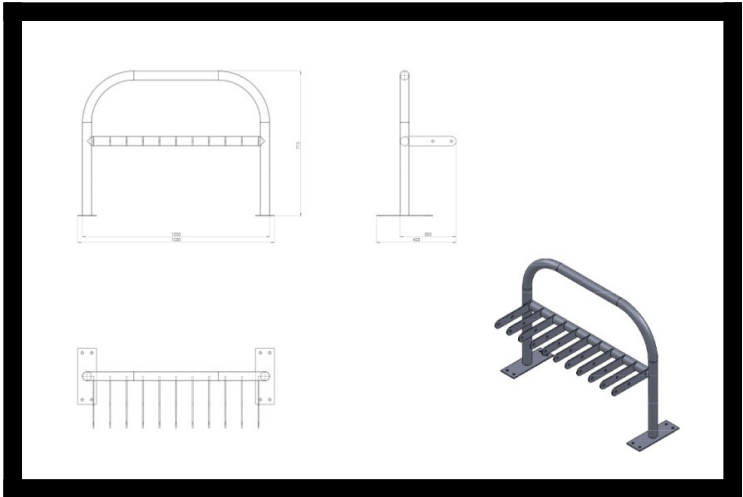

## Description

---

**The BDS Space School Scooter Rack is designed to provide schools with secure parking for pupils that are encouraged to scooter into School and allows parents confidence in the security of the scooter during school time. Users can easily secure their scooters with a cable lock or padlock.**

### Specification

- Based upon the standard Sheffield.
- 50mm diameter mild steel tube.
- Galvanised to BS EN ISO 1461 (099).
- Available Overground or Underground

Scooters are secured by the users own padlock and chain or d-lock.

### Sizes:

10 Space Single Sided Scooter Rack 1000mm x 775mm

20 Space Double Sided Scooter Rack 1000mm x 775mm

**Delivery time:** Typically 1-2 Week's