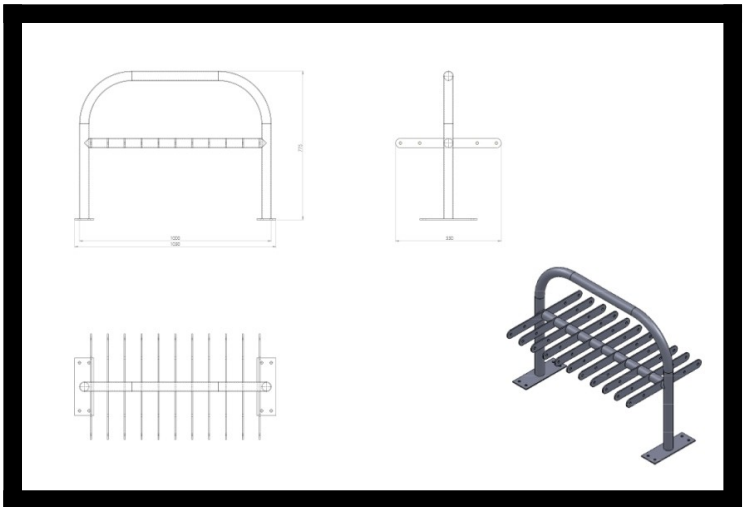

## Description

---

**The BDS Space School Scooter Rack is designed to provide schools with secure parking for pupils that are encouraged to scooter into School and allows parents confidence in the security of the scooter during school time. Users can easily secure their scooters with a cable lock or padlock.**

### Specification

- Based upon the standard Sheffield.
- 50mm diameter mild steel tube.
- Galvanised to BS EN ISO 1461 (099).
- Available Overground or Underground

Scooters are secured by the users own padlock and chain or d-lock.

### Sizes:

10 Space Single Sided Scooter Rack 1000mm x 775mm

20 Space Double Sided Scooter Rack 1000mm x 775mm

**Delivery time:** Typically 1-2 Week's