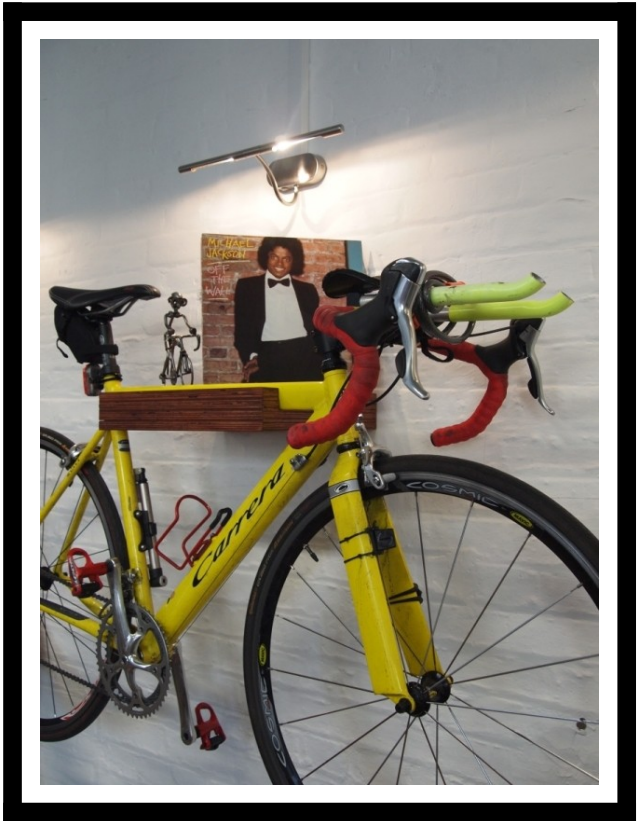

The Bike Perch

Ex. VAT: £115.00 **TOTAL**
Inc. VAT: **£138.00**

*Base price, not including any custom options.

Product Images

Description

Each Bike Perch is made bespoke by our in house team of joiners at our Shoreditch workshop. Each Bike Perch may look different in appearance as they are complete one off pieces.

If you have a bespoke requirement or think it would look good in your living room in walnut or oak, we can make it. Give us a call on 0800 612 6113.

Another product that you might like - The Bike Shelf

Specification

- Plywood
- Width 400mm
- Depth 350mm
- Height 70mm

Delivery Time

- Typically 2-3 days
- Limited stock

Additional Information

Best Sellers M2

No

Additional Options