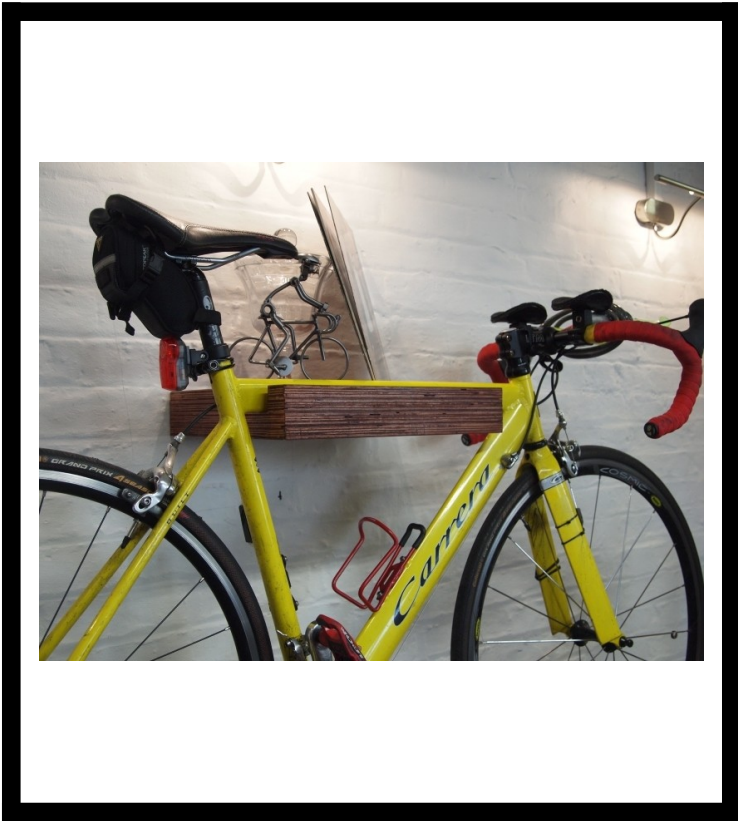

The Bike Perch

Ex. VAT: £115.00 **TOTAL**
Inc. VAT: **£138.00**

*Base price, not including any custom options.

Product Images

Description

Each Bike Perch is made bespoke by our in house team of joiners at our Shoreditch workshop. Each Bike Perch may look different in appearance as they are complete one off pieces.

Specification

- Plywood
- Width 400mm
- Depth 350mm
- Height 70mm

Delivery Time

- Typically 2-3 days
- Limited stock

Additional Information

Best Sellers M2

No

Additional Options