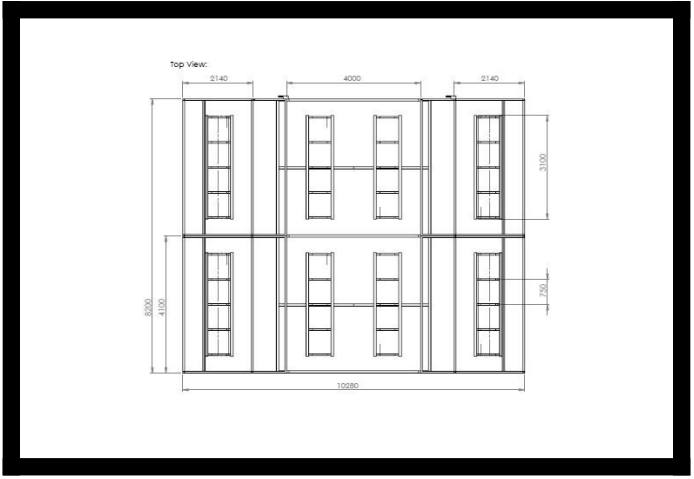

Edinburgh Bike Enclosure (80 Bike Parking Spaces)

Ex. VAT: £15,300.00 **TOTAL**

Inc. VAT:

£18,360.00

*Base price, not including any custom options.

Product Images

Description

Our largest off the shelf bike shelter, comes with the best all-round features to suit any environment. Mild steel shelter with bolt-down fixing. Shelter available in a galvanised or polyester powder coated RAL code colour finish. Anti-vandal clear polycarbonate roof, with meshed swing gates for added security. Comes with cycle parking, galvanised bike stands.

80 Space Enclosure: Length 8200mm Height 2300mm Width 10280mm

Typical delivery time: 3 to 4 weeks

Additional Information

Best Sellers M2

No

Additional Options

Choose Finish	Powder coated RAL code	£0.00
	Galvanised	£1,375.00
	Galvanised and powder coated	£1,375.00
RAL Colour Code	1023 Traffic Yellow	£0.00
	3000 Flame Red	£0.00
	5002 Ultramarine Blue	£0.00
	5017 Traffic Blue	£0.00
	6005 Moss Green	£0.00
	7015 Slate Grey	£0.00
	6024 Traffic Green	£0.00
	9005 Jet Black	£0.00
	9010 Pure White	£0.00
	Custom Colour	£220.00
Custom Colour		£0.00
Lighting Options	None	£0.00
	Built-in LED Lighting	£1,375.00
Door Closing Mechanism	None	£0.00
	Spring Closing Door Mechanism	£66.00
Helmet Lockers	None	£0.00
	80 Lockers	£6,600.00
Security	Hasp and Staple with coded padlock	£0.00
	Lock and 2 keys	£253.00
	Swipe Card Entry with 80 cards / key fobs	£1,100.00
Bolts Pack - Fixing and Assembly	None	£0.00
	Bolts Pack - Fixing and Assembly	£330.00