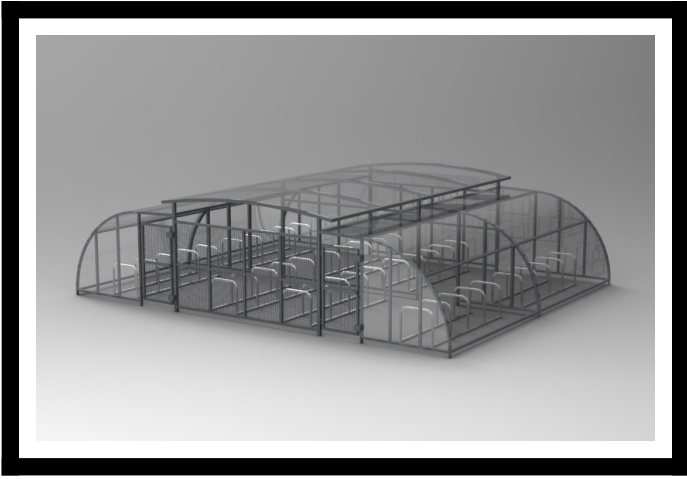

Edinburgh Bike Enclosure (80 Bike Parking Spaces)

Ex. VAT: £15,300.00 **TOTAL**

Inc. VAT:

£18,360.00

*Base price, not including any custom options.

Product Images

Description

Our largest off the shelf bike shelter, comes with the best all-round features to suit any environment. Mild steel shelter with bolt-down fixing. Shelter available in a galvanised or polyester powder coated RAL code colour finish. Anti-vandal clear polycarbonate roof, with meshed swing gates for added security. Comes with cycle parking, galvanised bike stands.

Specification

- Polycarbonate end panels as standard
- Cycle parking bike stands, galvanised at 750mm centres
- Optional assembly bolts, expanding foundation bolts for concrete plinth and arrangement drawing for assembly
- No climb end frames with anti-vandal PET panels
- No crawl under perimeter
- Complies with secure storage as required by the Code for Sustainable Homes
- 50mm box tube
- Frame comes with or without optional finishes. Hot dipped galvanised or polyester powder coated to BS EN ISO 1461:1999 standard finish - any RAL code colour. Or both which is recommended.
- Shelter comes with adjustable overground fixing feet.
- Built-in solar LED lighting (optional) - for added security and a feeling of safety, the solar panelled built-in LED light is a simple way to help cyclists feel at ease during the dark winter months.
- Gate closing gas strut (optional) - this ensures gates are securely closed behind cyclists as they enter and exit the enclosure.
- Shelters and Enclosure come with latch and coded padlocks.
- Optional lock with 2 keys
- Or ask us about our swipe card ID locking system