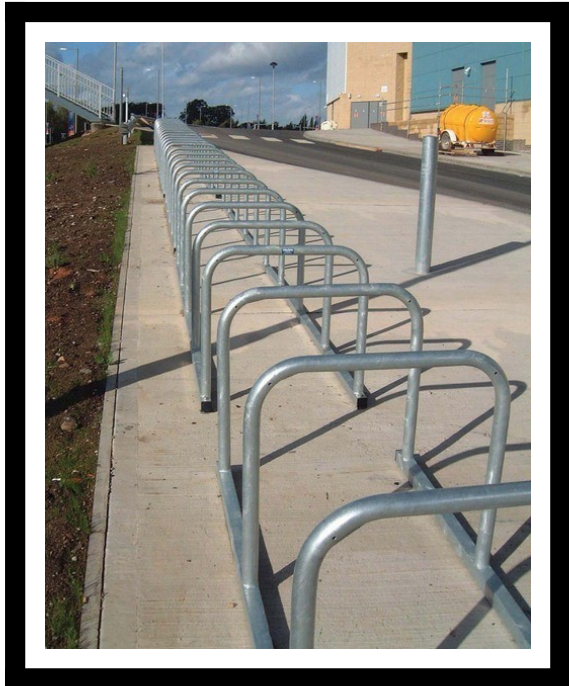

# The Toastrack (4-12 bikes)

Ex. VAT: £495.00 **TOTAL**  
**Inc. VAT: £594.00**  
As low as  
**TOTAL Inc. VAT:**  
**£386.10**

\*Base price, not including any custom options.

## Description

---

**The Toastrack is ideal for multiple bike parking and is supplied in sections with each module to be bolted down. Surface should already be suitable for bolting onto - ideally concrete or tarmac. It comes in galvanised finish as standard which is hard wearing against damage and corrosion**

### Specification

- 750mm centre line gaps between stands.
- Stands are 750mm tall x 750mm wide. Made from 50mm o/d tube with 2.5mm wall thickness.
- Overground fixing (boltdown).
- This bike rack can help contribute towards gaining ENE8 Cycle storage credits when used in the appropriate situation, under the Code for Sustainable Homes.